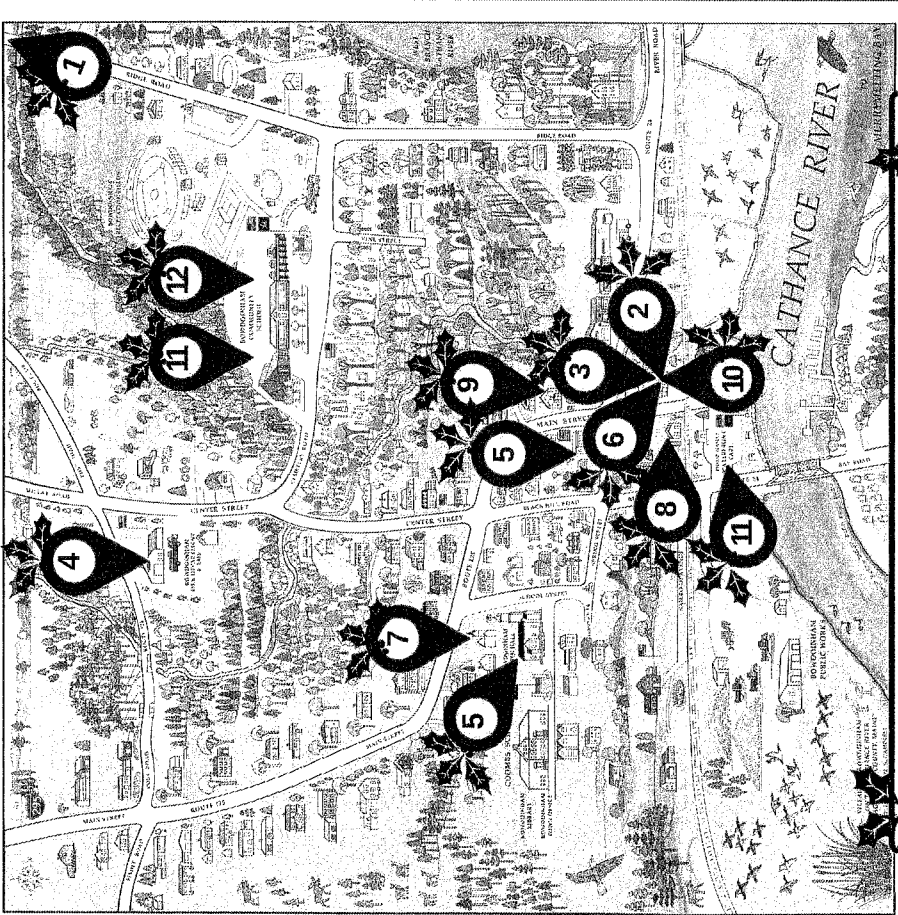

Bowdoinham Holiday Festival

FRIDAY, SATURDAY & SUNDAY
DECEMBER 5, 6 & 7, 2025

JOIN US FOR A WEEKEND OF ART,
CHEER, AND COMMUNITY!
STROLL THROUGH OUR HISTORIC
VILLAGE AND FIND SOMETHING
FOR EVERYONE!

*Come see why Down East Magazine calls us
"A very crafty town"*

HOLIDAY FESTIVAL 2025

1 DANDELION SPRING FARM HOLIDAY MARKET	NOV 29
2 BREAKING BREAD CAFÉ	DEC 5, 12, 19, JAN 2
3 ARTISTIC ENDEAVORS STUDIO HOLIDAY SALE	DEC 5, 6, & 7
4 SANTA COMES TO TOWN & CHRISTMAS TREE LIGHTING	DEC 5
5 BOWDOINHAM GUILD OF ARTISANS SHOW & SALE	DEC 5, 6, & 7
6 MERRYMEETING ARTS CENTER HOLIDAY ART FAIR	DEC 5 & 6
7 VICTORIAN CHRISTMAS OPEN HOUSE	DEC 5, 6, & 7
8 BOWDOINHAM PUBLIC LIBRARY WREATH WORKSHOP	DEC 6
9 DOWNING ARTS BLACKSMITHING	DEC 6
10 COOKIE DECORATING PARTY	DEC 6
11 PONY PARADE	DEC 6
12 COMMUNITY SCHOOL HOLIDAY CRAFT FAIR	DEC 13