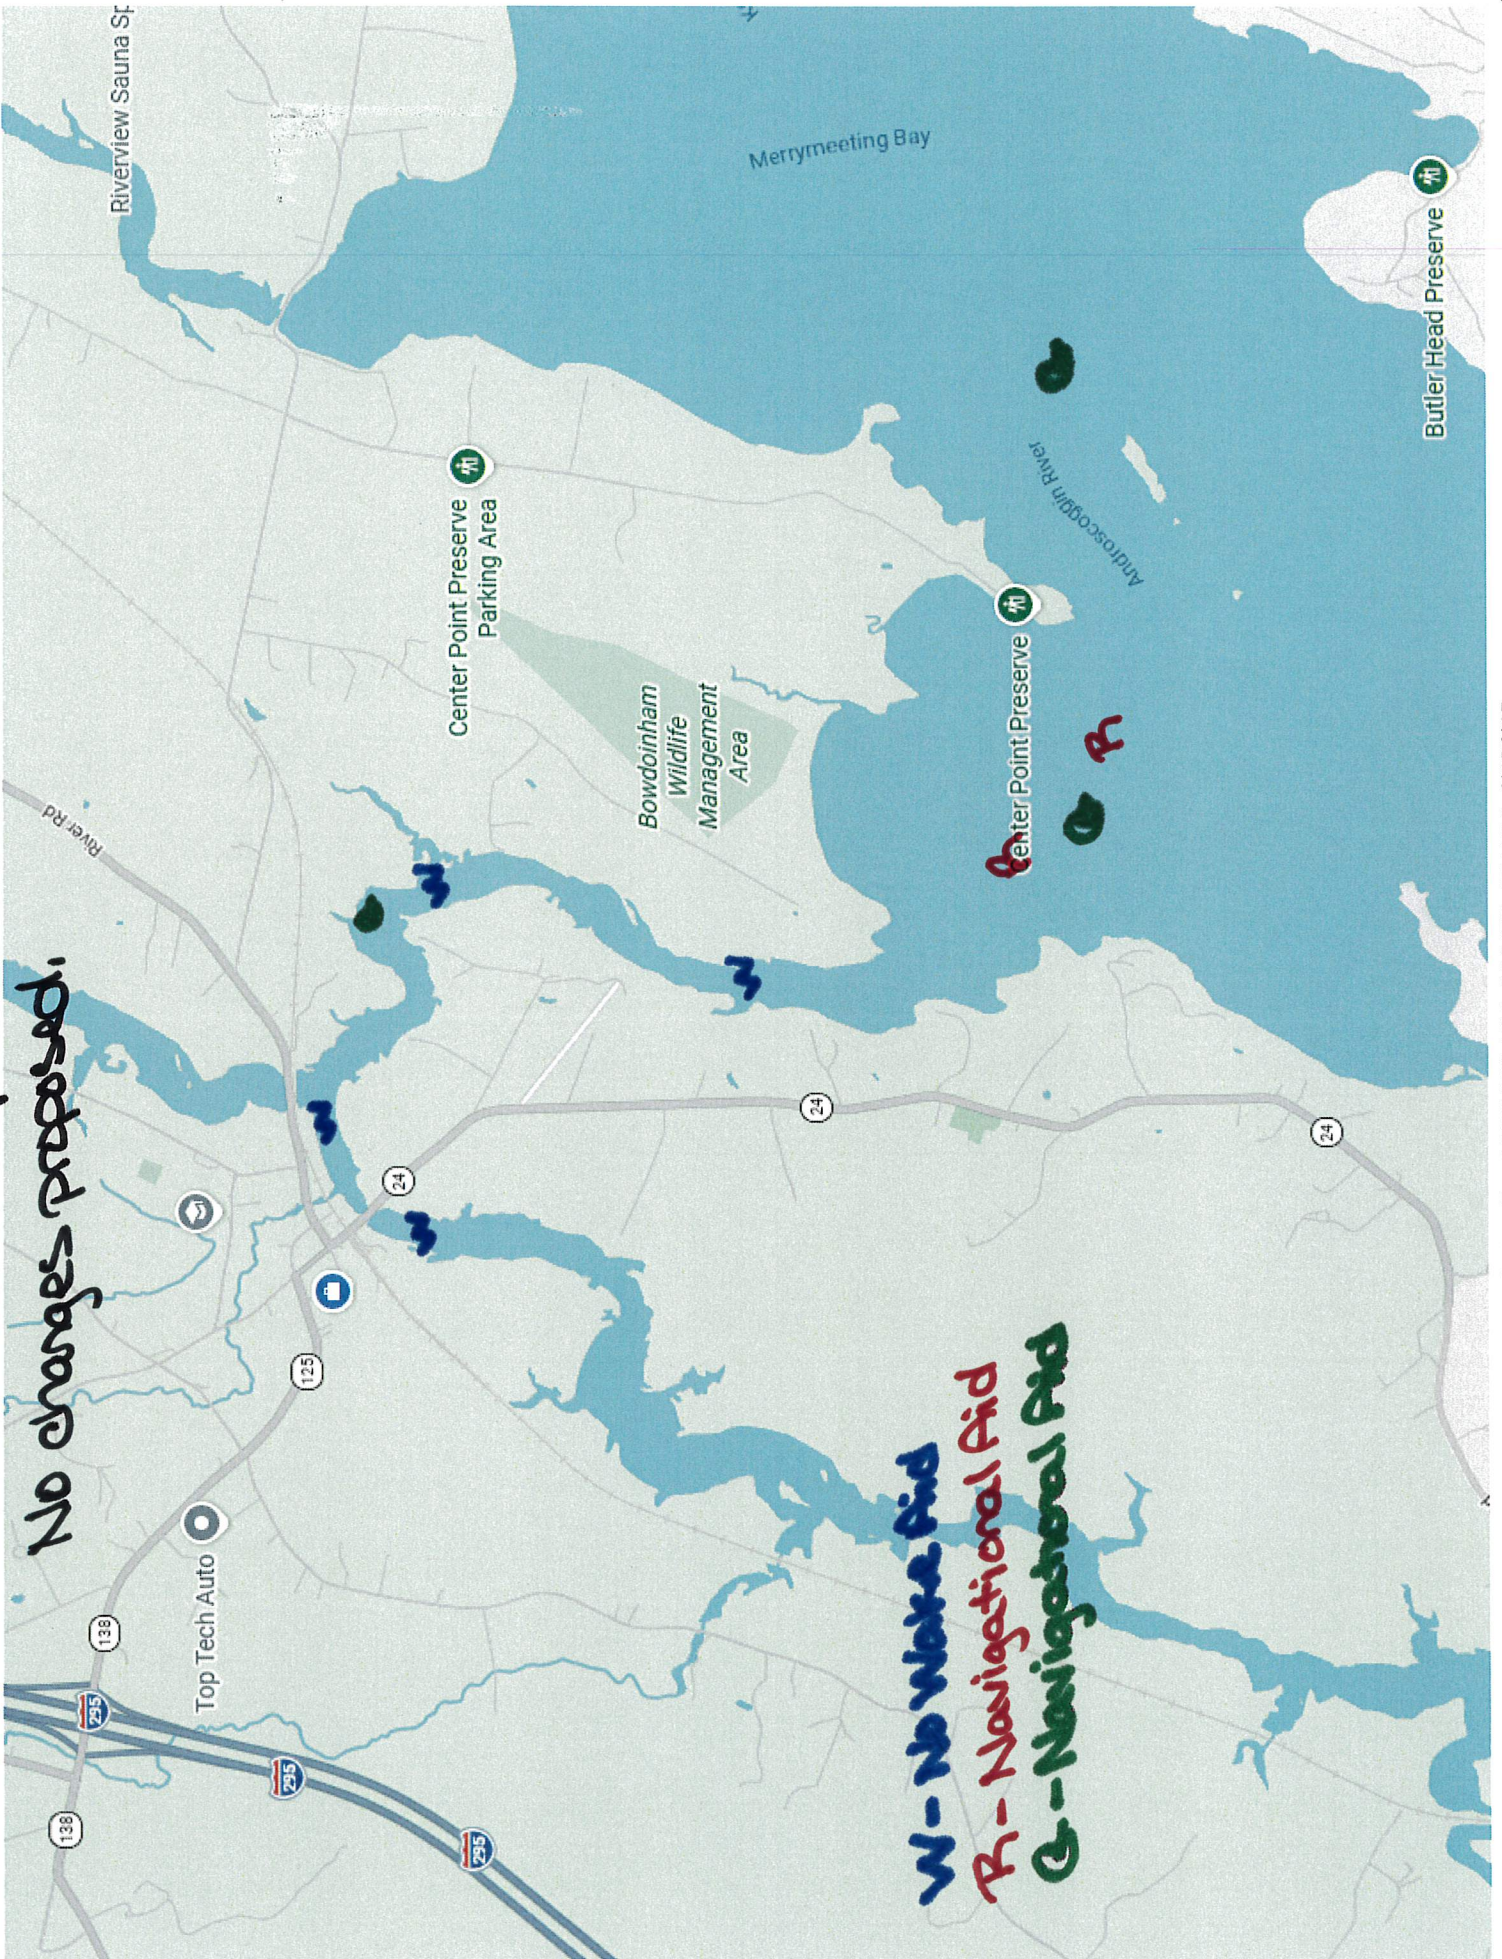

# 2026 Aid Map

No changes proposed.

**W - No Wake Aid**  
**R - Navigational Aid**  
**G - Navigational Aid**

Imagery ©2026, Map data ©2026 Google 2000 ft