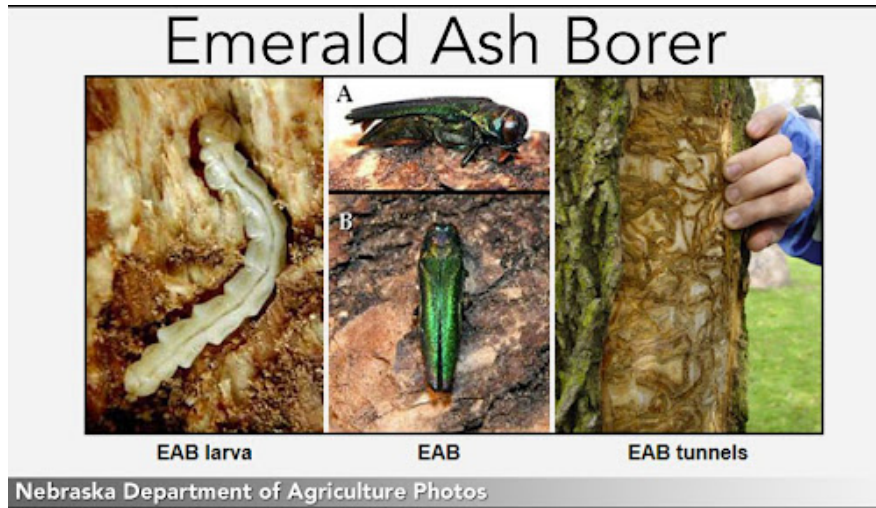

Monitoring Your Ash Trees

Learn About The Invasive & Destructive Emerald Ash Borer

When: Monday, Sept. 15, 7 pm

Where: Merrymeeting Hall

Sponsor: Bowdoinham Tree Committee

Colleen Teerling, entomologist with the Insect & Disease Lab of the Maine Forestry Service, will lead a presentation about the presence and dangers of the Emerald Ash Borer (EAB). EAB has been found in surrounding towns, and will almost definitely be in Bowdoinham soon. Come and learn so that you can identify, monitor, and possibly protect your Ash trees.