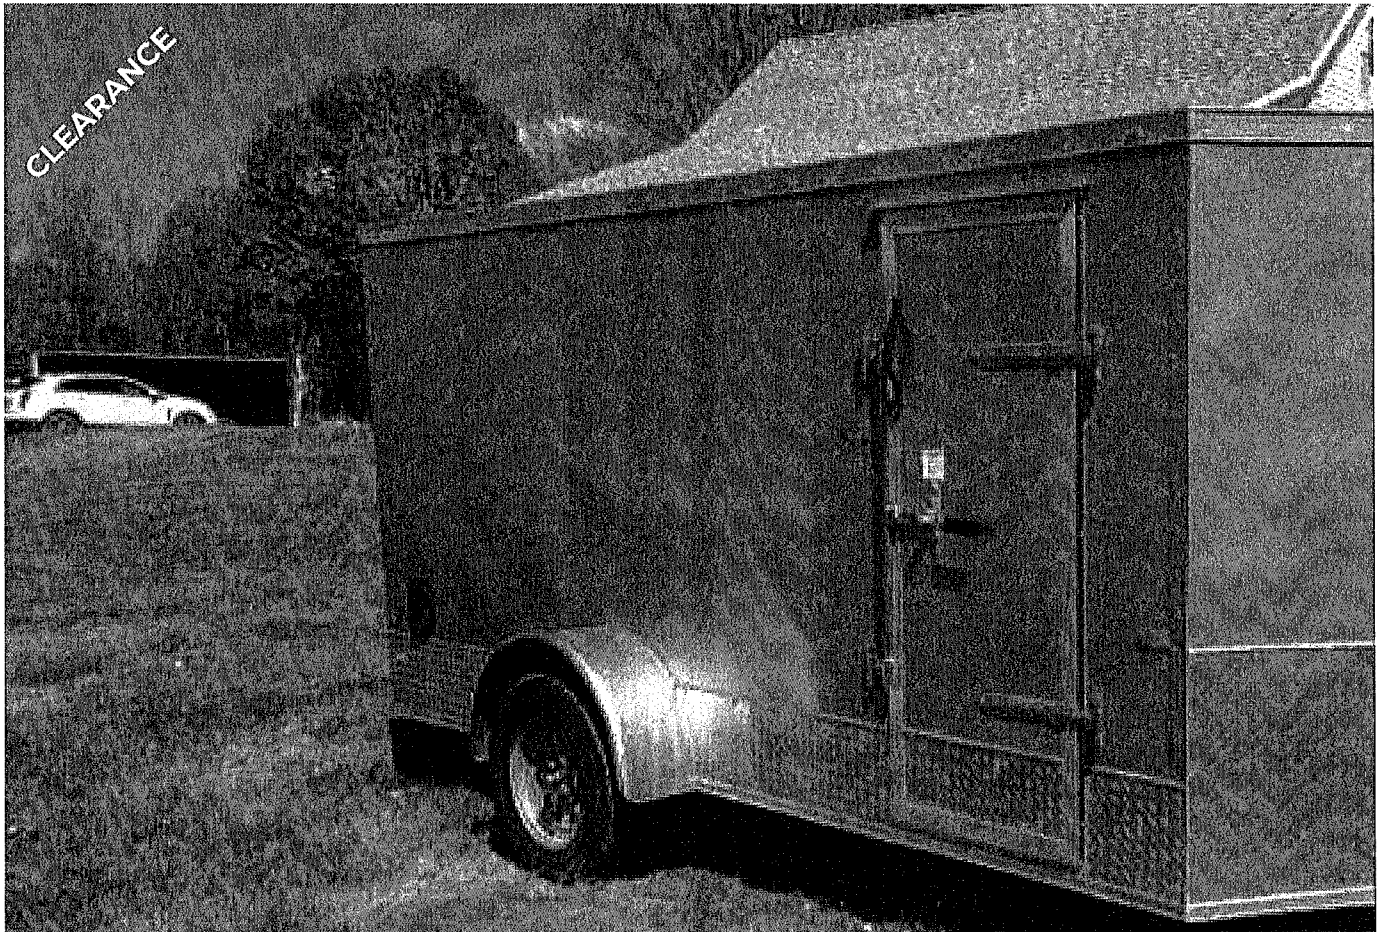

## Nationcraft 5×12 Cargo Trailer 5'6" Tall

We are now carrying Nationcraft trailers! The Nationcraft model comes with an **11 gauge frame**, which is quite a bit thicker than industry standard 14 gauge. They take it a step further and use **1×1-1/2" tube frame** in their wall and roof construction. This model also comes with a standard light over the side door, cam bar over the RV style Door lock, ATP stoneguard on all corners and back-up lights. All of our trailers will have AT LEAST 3/4" plywood floors and 3/8" plywood walls.

MO. PMT  
**\$123**

SALES PRICE  
**\$4 480**

**Just \$123/mo!**

CONDITION	<b>Clearance, New</b>
YEAR	<b>2022</b>
MAKE	<b>Rock Solid Cargo</b>
MODEL	<b>5x12</b>
TYPE	<b>Cargo Trailer</b>
HITCH	<b>Bumper Pull</b>
REAR ACCESS	<b>Ramp</b>
EXTERIOR COLOR	<b>Silver</b>