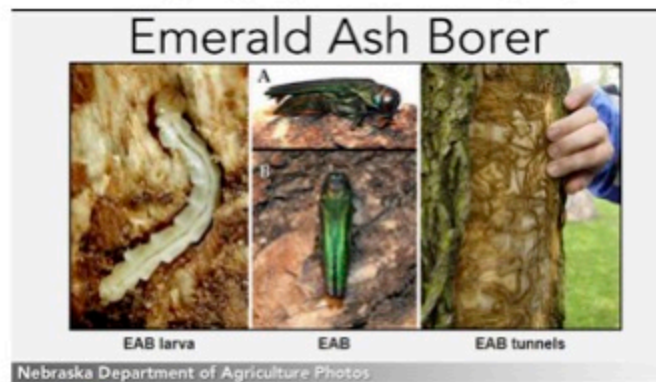

Monitoring Your Ash Trees

Learn About The Invasive & Destructive Emerald Ash Borer

When: Monday, Sept. 15, 7 pm

Where: Merrymeeting Hall

Sponsor: Bowdoinham Tree Committee

Colleen Teerling, entomologist with the Insect & Disease Lab of the Maine Forestry Service, will lead a presentation about the presence and dangers of the Emerald Ash Borer (EAB). EAB has been found in surrounding towns, and will almost definitely be in Bowdoinham soon. Come and learn so that you can identify, monitor, and possibly protect your Ash trees.