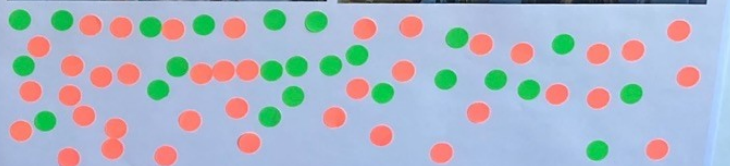

Open air metal